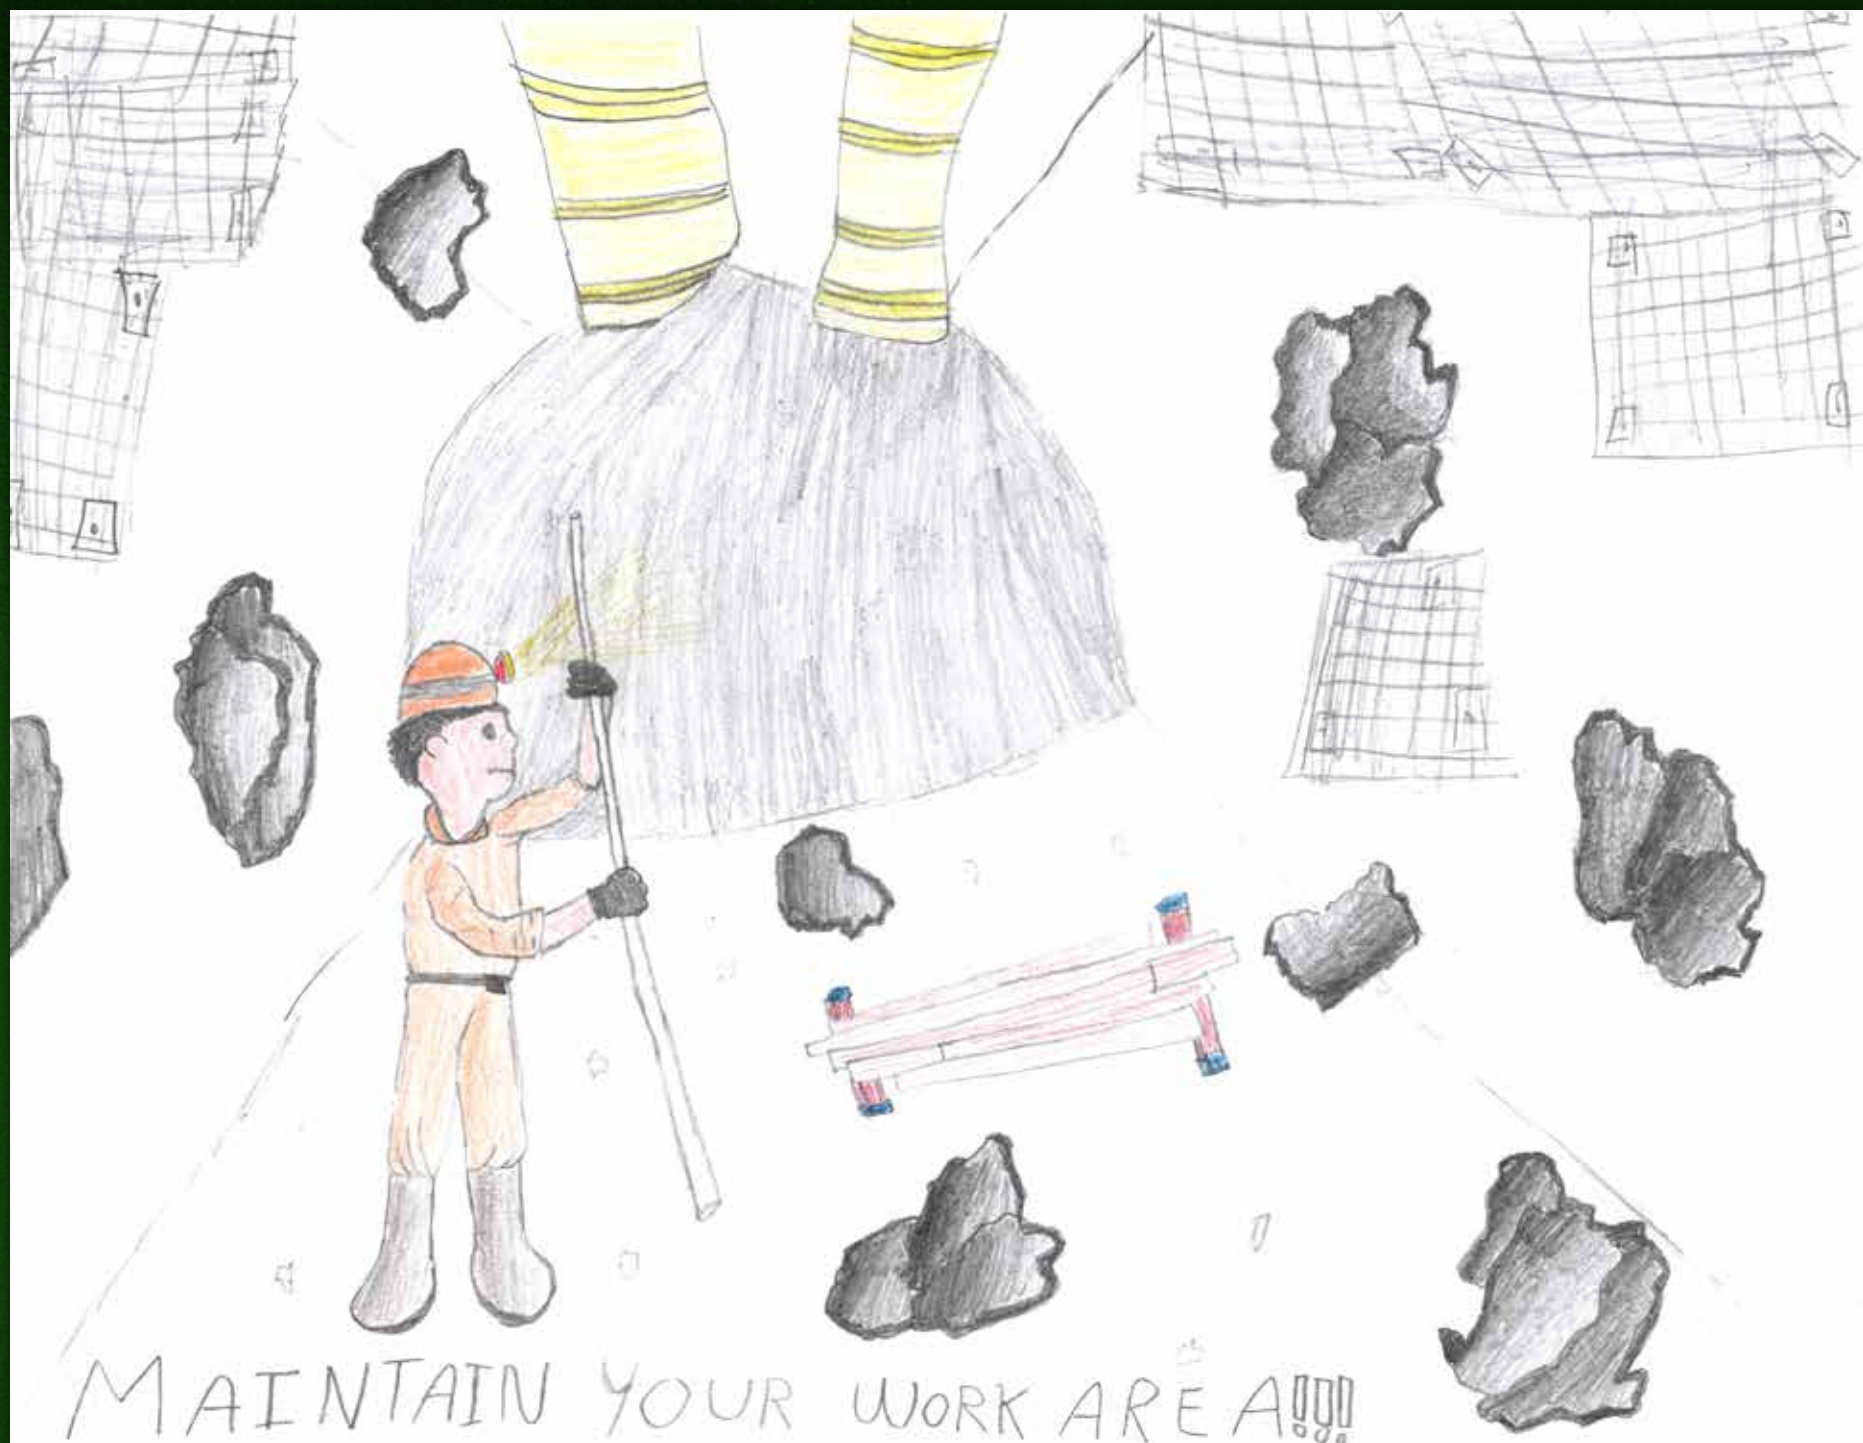

September 2024

Sun	Mon	Tue	Wed	Thu	Fri	Sat
1	2	3	4	5	6	7
8	9 Labor Day	10	11	12	13	14
15	16	17	18	19	20	21
22	23	24	25	26	27	28
29	30